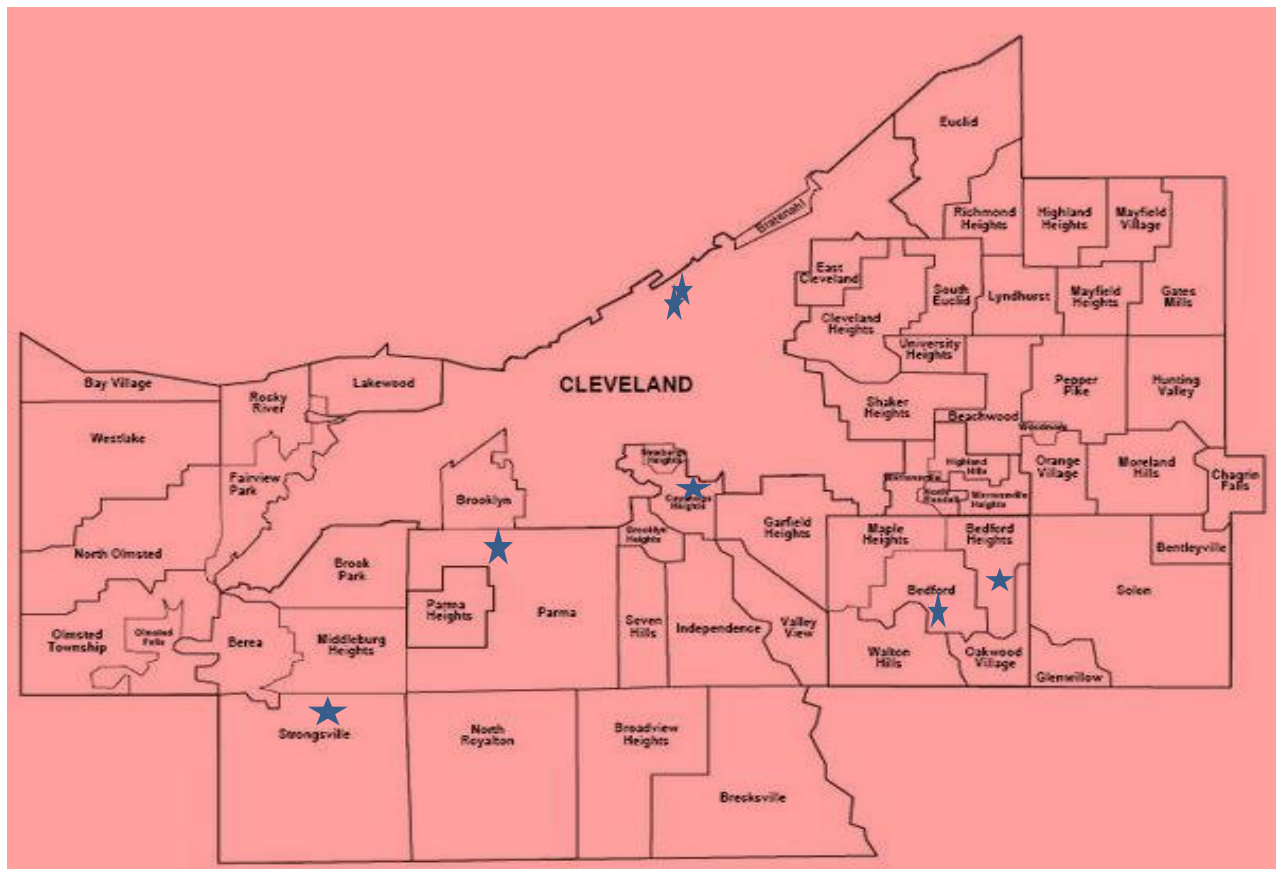

Cuyahoga County PSAP Territory Listing

REGIONAL CENTERS

| PSAP Location | Dispatch Territories |
|--|--|
| Chagrin Valley Regional Dispatch 88 Center Road, Bedford | Bentleyville (January, 2014), Chagrin Falls (Jan. 2014), Chagrin Falls Twp. (Jan. 2014), Euclid (April 2015), Gates Mills (August, 2013), Highland Hills (Jan. 2014), Hunting Valley (Jan. 2014), Moreland Hills (Jan. 2014), North Randall (March, 2014), Orange (Jan. 2014), Woodmere (Jan. 2014), South Russell (Jan. 2014) |
| Cuyahoga Heights Police 5480 Grant Ave., Cuyahoga Heights | Cuyahoga Heights, Brooklyn Heights Valley View, Newburgh Heights |
| Parma Police 6617 Ridge Road | Parma, Brooklyn Fire (PD to begin Oct. 2015) Parma Heights Fire (PD to begin Oct. 2015) |
| Southeast Emergency Communications 5661 Perkins Road, Bedford Heights | Bedford (March, 2015), Bedford Heights (March, 2015) Garfield Heights (June, 2015), Maple Heights (June, 2015) |
| Southwest Emergency Communications 13213 Pearl Road, Strongsville | Strongsville, North Royalton (March 2014), Olmsted Falls (Jan. 2015), Berea (March 2015) |